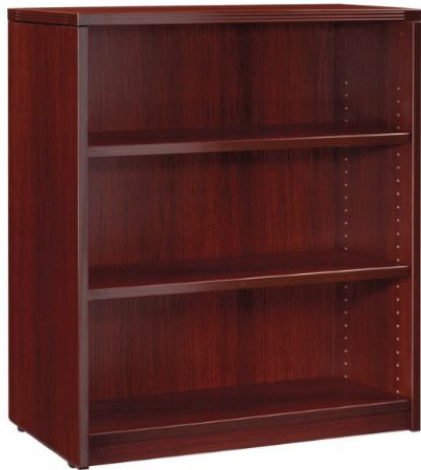

120"/144" Race Track Table Top- Maple

84" Bow Front Desk Top Set and Hutch with or without Glass Doors - Mahogany

321 Bow Front Desk Top Set -Maple

Bow Top Desk Shell and Hutch with Wood Doors- Cherry

622 Corner Credenza Desk -Cherry

Corner Credenza Desk Top Set with Bullet Top -Cherry

M122 Reception Desk Shell

Corner Desk and Bullet Top Set -Ample

624 P Top Table -Cherry

823 Desk Bridge 48"x24" Maple

423 Computer Corner Return L Desk and File Pedestal 831
Maple

828MAHO Bookcase 36Wx42"H -Mahogany

*ALL PICTURES SHOWN ARE FOR ILLUSTRATION PURPOSE ONLY.
**ACTUAL PRODUCT MAY VARY DUE TO PRODUCT ENHANCEMENT,
PRODUCT MODELS AND PRODUCT COLORS.